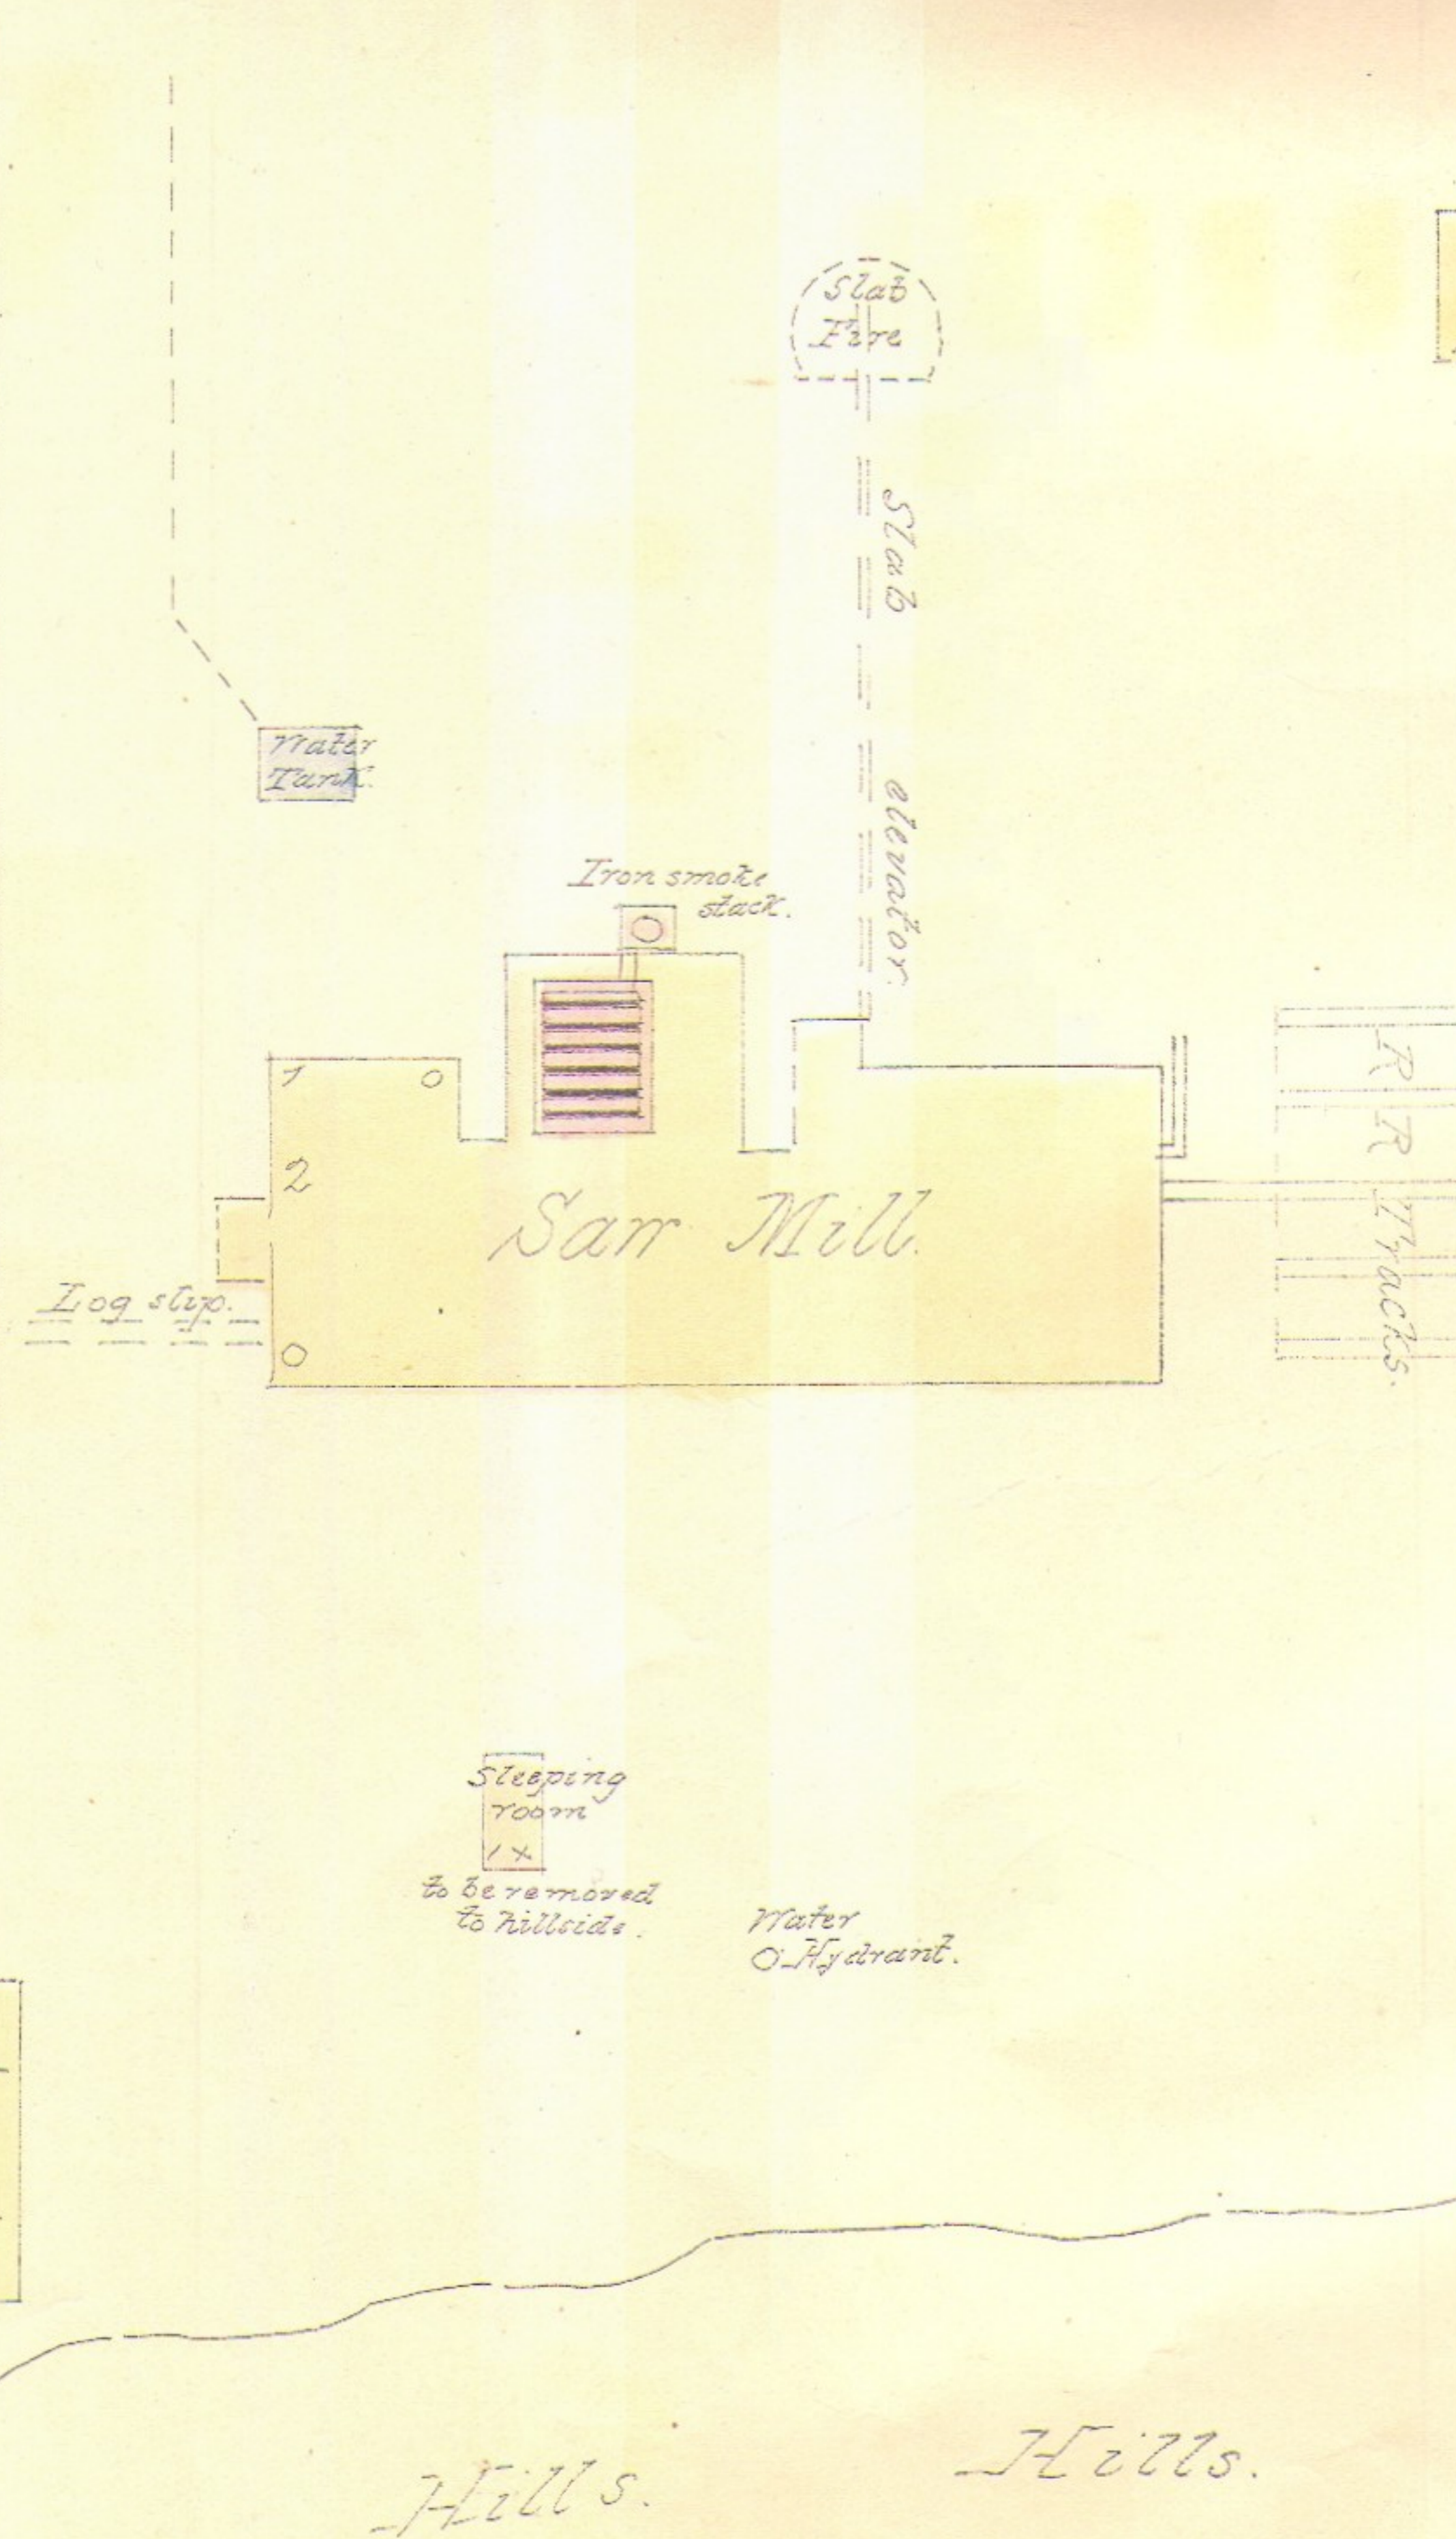

California Redwood Co's
Excelsior Mill Property.

Diagram of Mill
on
Gunthers or Indian Island
Eureka, Cal.

Humboldt Lumber Mill Co.
North Port Station, 7 miles from Arcata Cal.
Mill corrugated galvanized iron roof
One Tank adjoining Mill
One Tank over 200 feet fall on Hillside
100' " which have attached to right hand on Mill 2" inch pipes through Mill
connections for hose, both outside and inside 17" diameter fitted. There are 2 pumps
2 Hackmen. Water pipes in every house.

DIAGRAM OF
Flandgan, Brosnan & Co's
Saw Mill.
situate on Humboldt Bay, 1 1/2 miles from P.O.
10 barrels of water on roof with buckets on each
3 " " " with buckets on 2nd floor
4 " " " near Engine room
Ladders to roof on both sides.
Blacksmith shop and slab fire over 100 feet from
Mill kept.