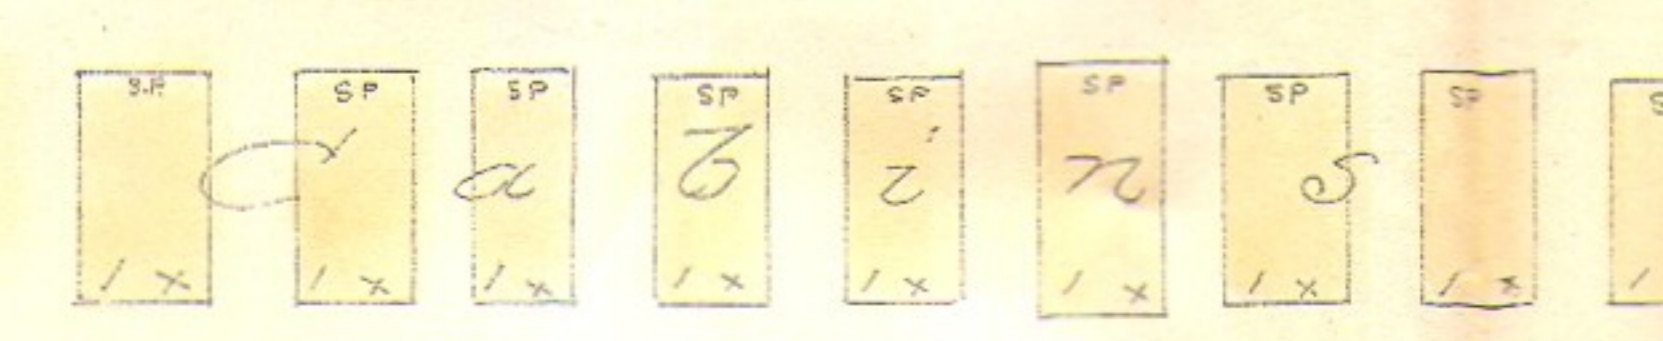

California Redwood Co's
Excelsior Mill Property.

Diagram of Mill
on
Gunthers or Indian Island
Eureka, Cal.

Humboldt Lumber Mill Co.
North Port Station, 7 miles from Arcata Cal.
Mill corrugated galvanized iron roof
One Tank adjoining Mill
One Tank over 200 feet fall on Hillside
100' " which have attached to right hand on Mill 2" inch pipes through Mill
connections for hose, both outside and inside 17" diameter fitted. There are 2 pumps
2 Hackmen. Water pipes in every house.

DIAGRAM OF
Flandgan, Brosnan & Co's
Saw Mill.
situate on Humboldt Bay, 1 1/2 miles from P.O.
10 barrels of water on roof with buckets on each
3 " " " with buckets on 2nd floor
4 " " " near Engine room
Ladders to roof on both sides.
Blacksmith shop and slab fire over 100 feet from
Mill kept.